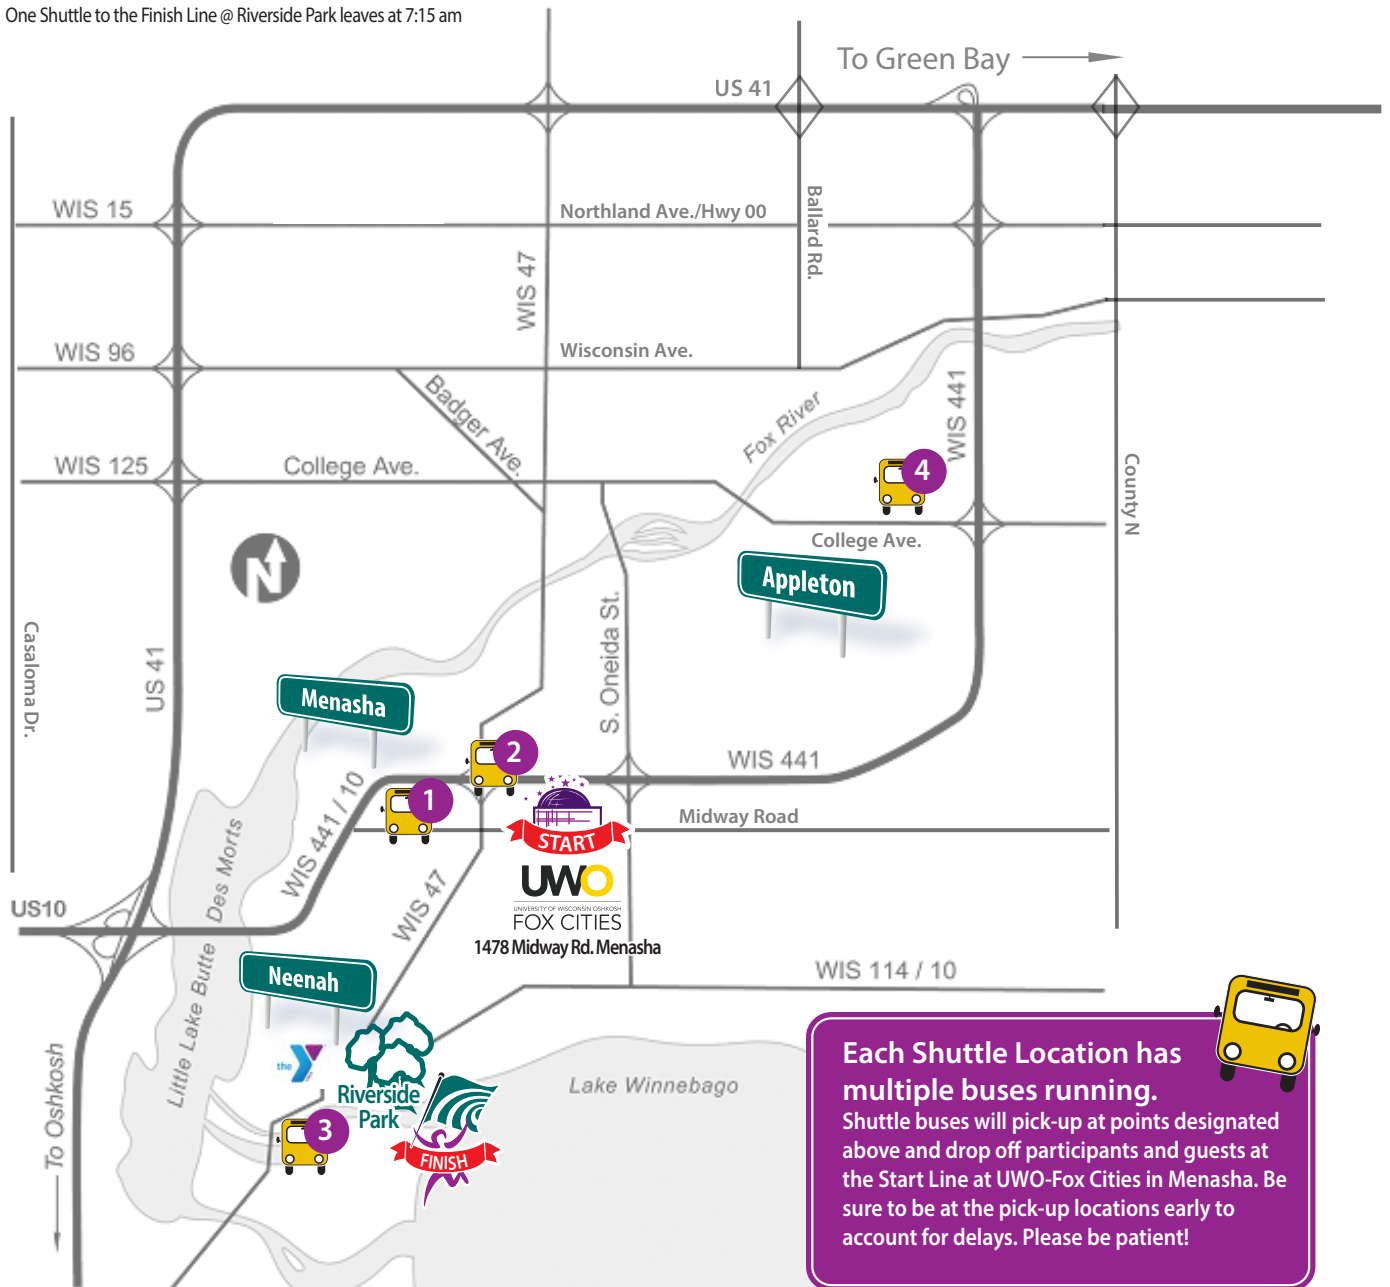

## OTHER SHUTTLE LOCATION

• **Kensington Place**  
3000 E. College Avenue, Appleton – Behind Perkins & Applebees  
Pick Up Times - 5:00, 5:30, 6:00, 6:30 am

## Parking locations with walk or ride options

Shuttle pick up

Within walking distance

### Each Shuttle Location has multiple buses running.

Shuttle buses will pick-up at points designated above and drop off participants and guests at the Start Line at UWO-Fox Cities in Menasha. Be sure to be at the pick-up locations early to account for delays. Please be patient!

## End of Race Shuttles

Between 9:00 am and 2:30 pm courtesy vans and/or buses will shuttle participants and guests from the Finish Line at Riverside Park in Neenah back to shuttle pick-up locations or to the Start Line. There will also be continuous shuttles to downtown Neenah and to the YMCA in Neenah (showers).