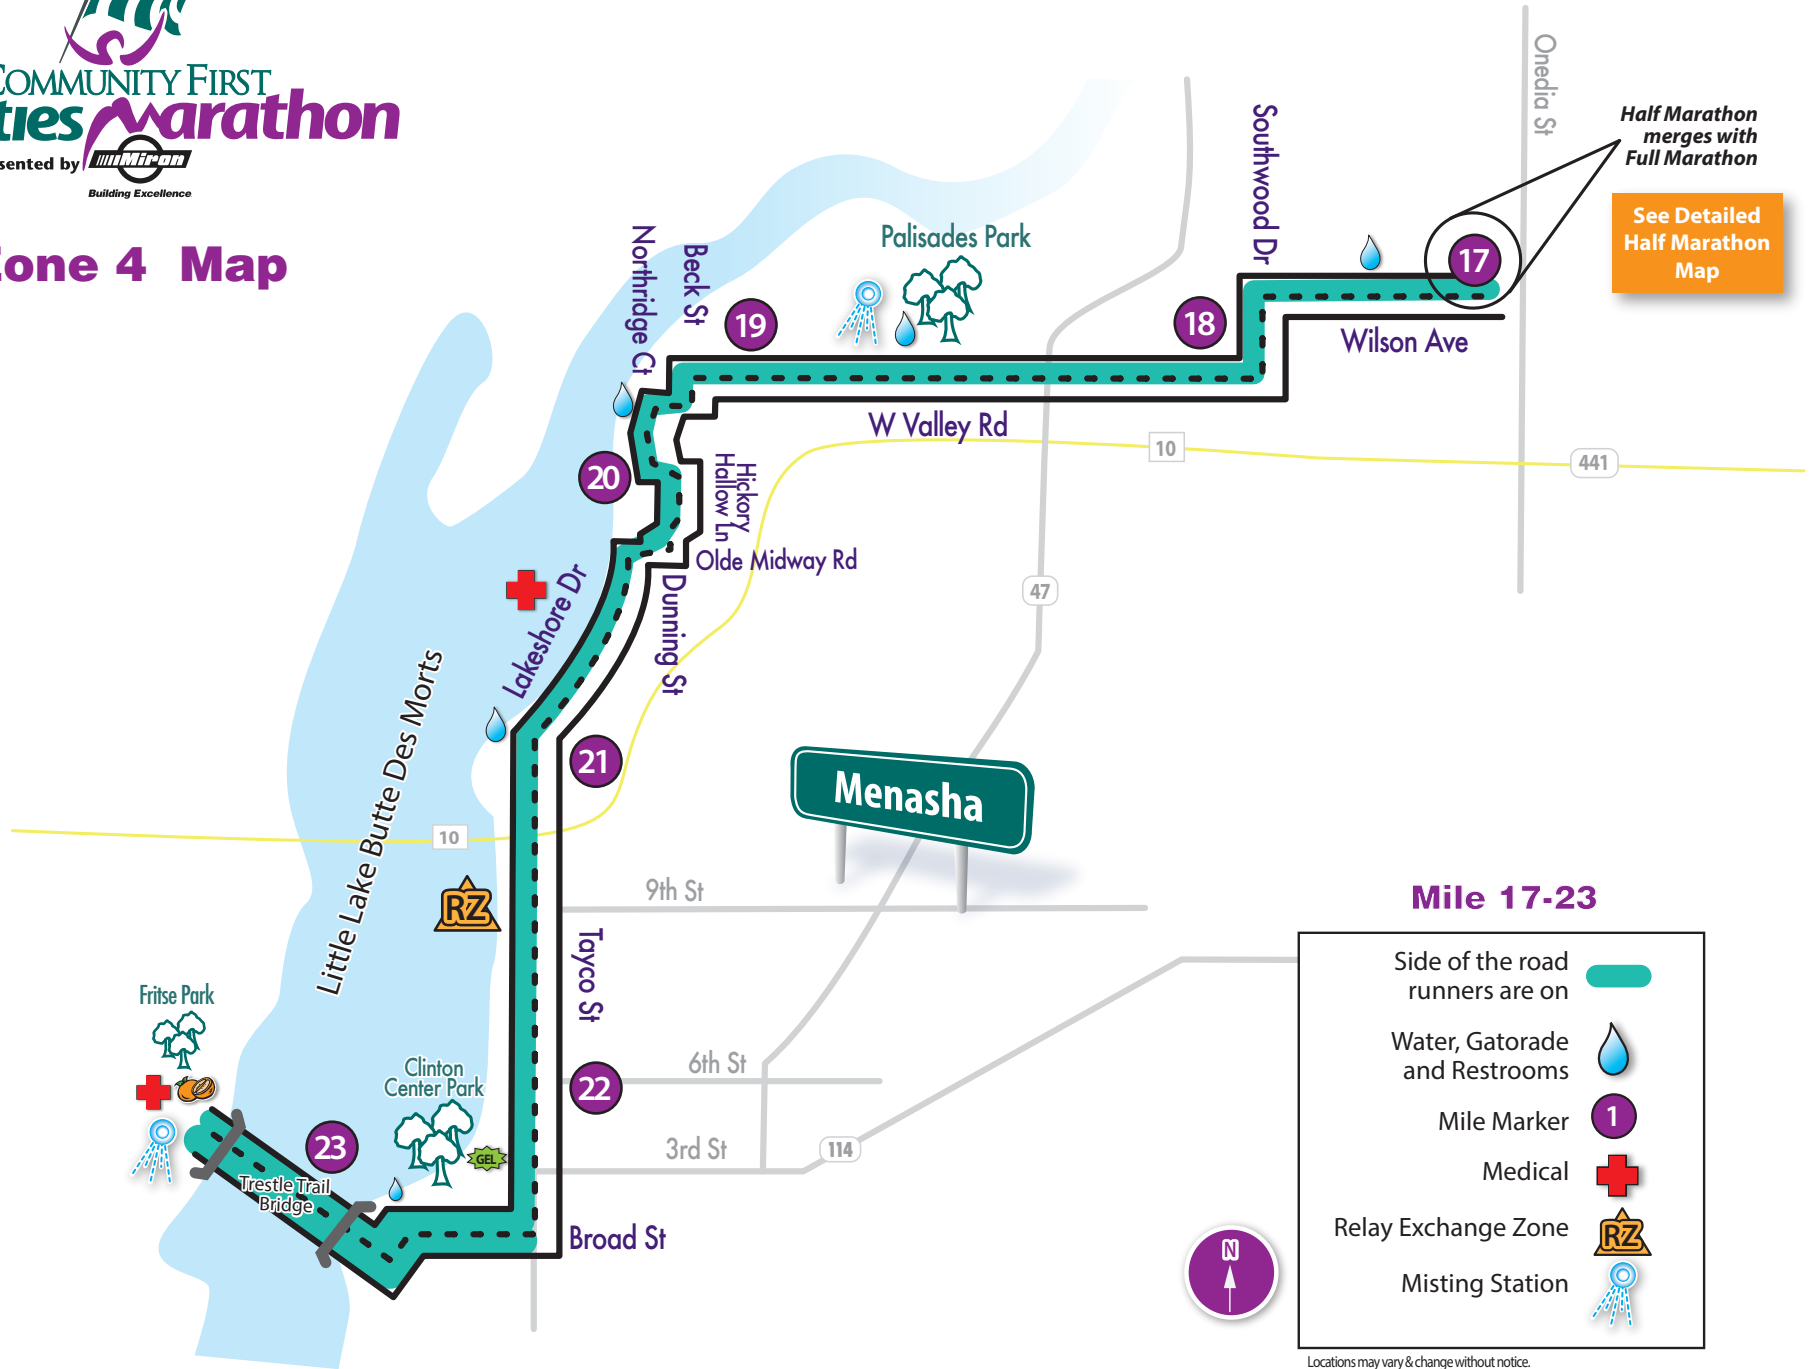

Zone 4 Map

Half Marathon merges with Full Marathon

See Detailed Half Marathon Map

Mile 17-23

- Side of the road runners are on 
- Water, Gatorade and Restrooms 
- Mile Marker 
- Medical 
- Relay Exchange Zone 
- Misting Station 

Locations may vary & change without notice.