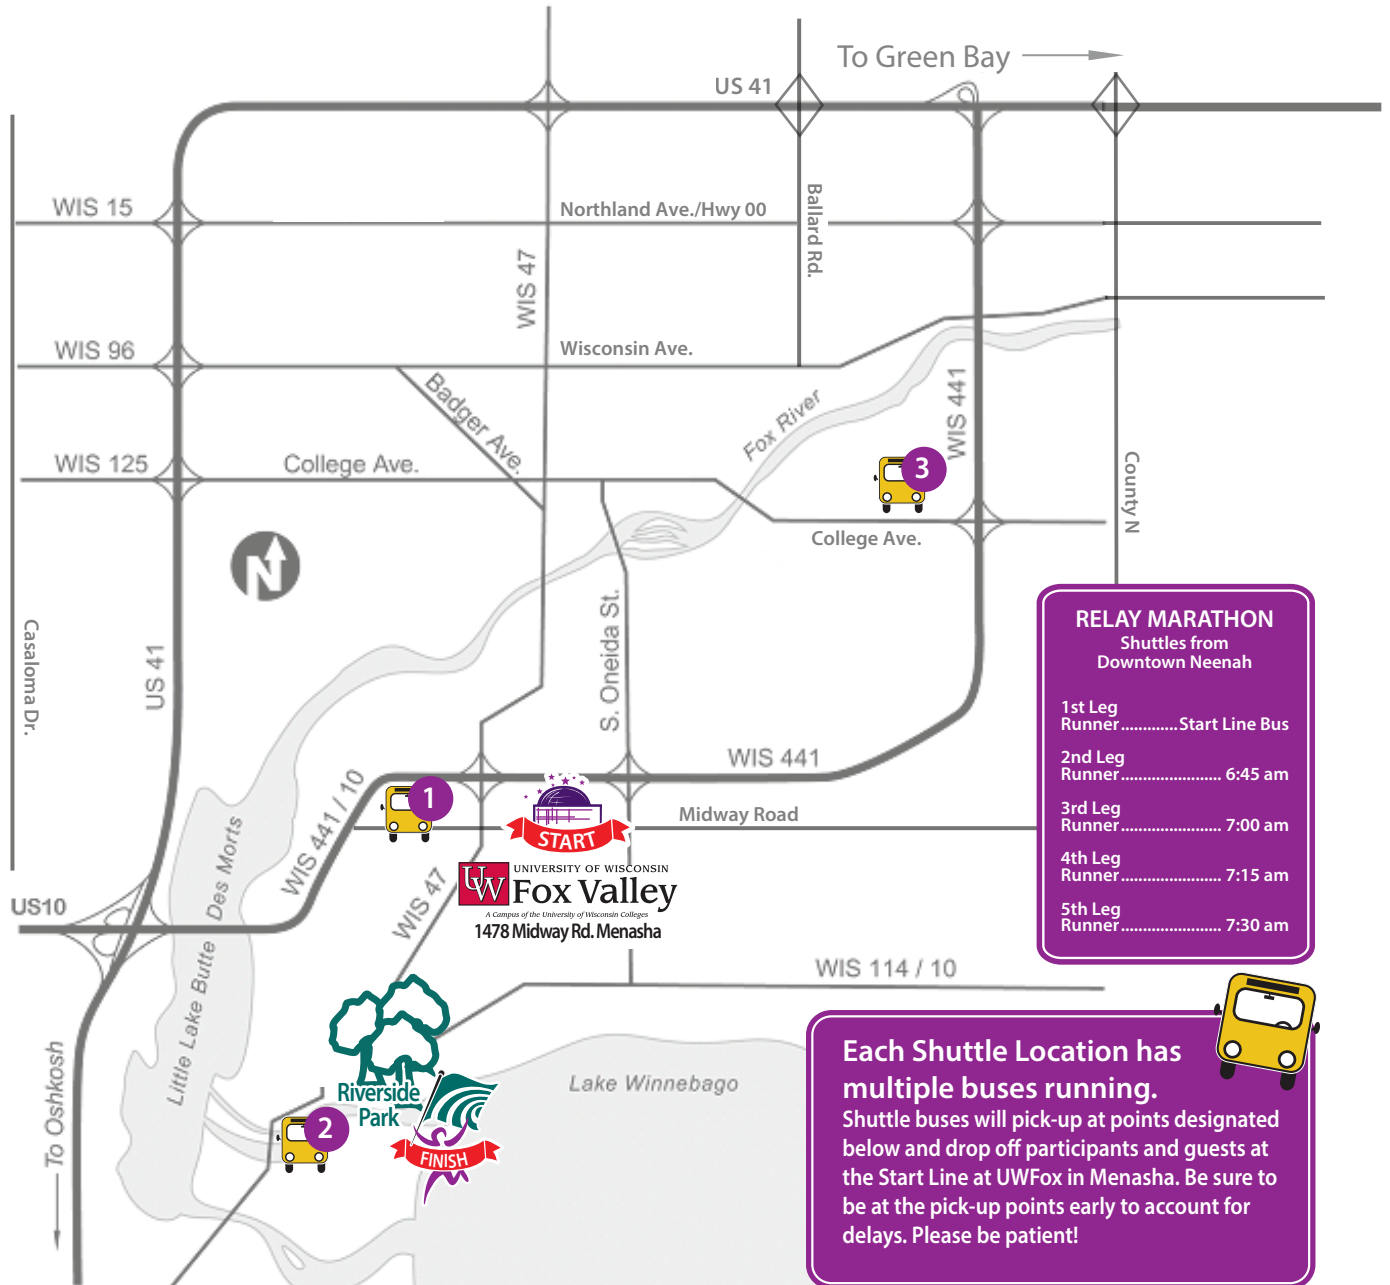

NEAR FINISH LINE

• **Riverwalk Hotel, Downtown Neenah**
123 E. Wisconsin Avenue, Neenah – Across from Riverwalk Hotel by the Towers
Continuous shuttles running between 5:00 & 6:30 am

OTHER SHUTTLE LOCATIONS

• **Kensington Place**
3000 E. College Avenue, Appleton – Behind Perkins & Applebees
Pick Up Times - 5:00 & 6:00 am

Parking locations with Walk or Ride options

Shuttle Pick up

Within walking distance

Each Shuttle Location has multiple buses running.

Shuttle buses will pick-up at points designated below and drop off participants and guests at the Start Line at UWFox in Menasha. Be sure to be at the pick-up points early to account for delays. Please be patient!

End of Race Shuttles

Between 9:00 a.m. and 2:30 p.m. courtesy vans and/or buses will shuttle participants and guests from the Finish Line at Riverside Park in Neenah back to shuttle pick-up locations or to the Start Line. There will also be continuous shuttles to downtown Neenah and to the YMCA in Neenah (showers).